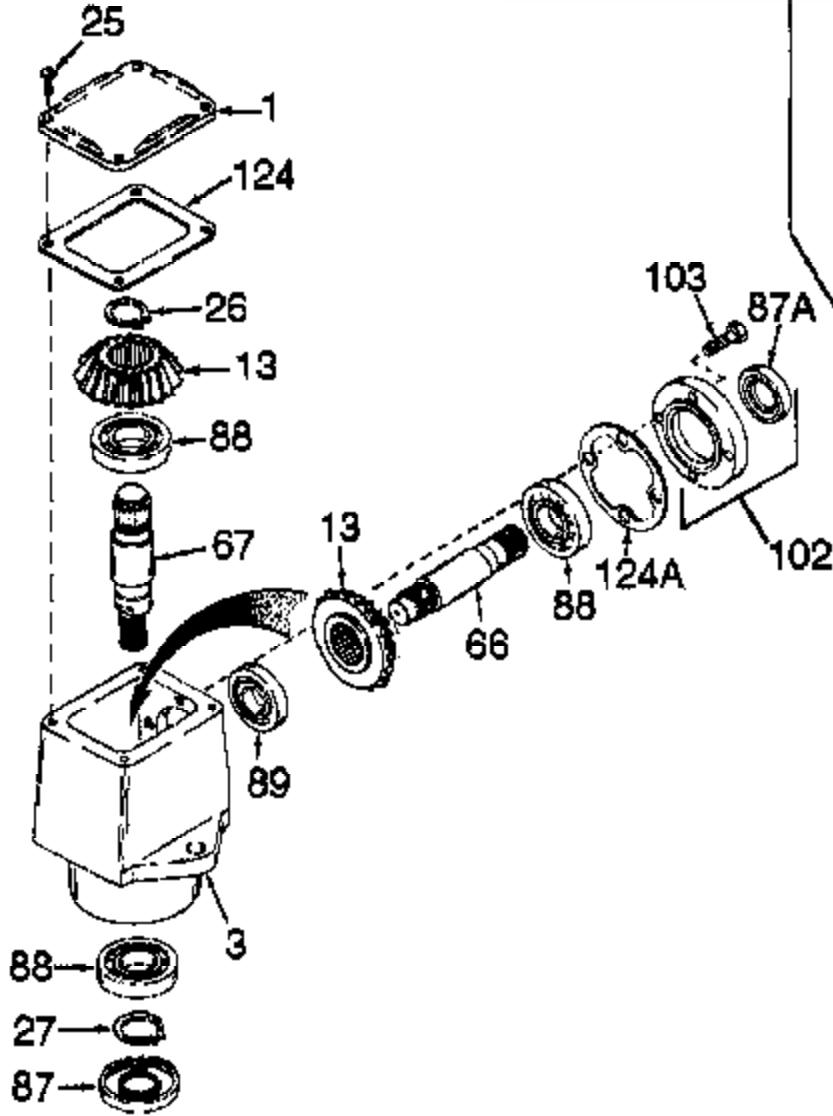

JOIST

SICHER IST DAS:
DAS ORIGINAL

Ref #	Part Number	Qty	Description
	794002		L.H. Head Assy (Incl. 1 thru 124A)
1	772035		Left Hand Cover
3	770026		Right Angle Drive Housing
13	778046		Miter Gear
25	792025		Screw, 10-24 x 1/2"
26	788018		Snap Ring
27	788019		Snap Ring
66	776041		Input Pinion Shaft
67	776042		Output Shaft
87	788029		Oil Seal
87A	788031		Oil Seal
88	780034		Ball Bearing
89	780024		Ball Bearing
102	786029	RAD-1229-PS1	Peerless Ball Bearing 2 of 2
103	792026		Retainer Cap & Seal (Incl. 87A & 103)
124	788028		Screw, 1/4-20 x 7/8"
124A	788030B		Cover Gasket
177	XXXXX		Cap Gasket
177A	XXXXX		THE FOLLOWING ARE OPTIONAL PARTS: (Not included with head assembly.)
178	786031		Input Shaft Coupling (1.312" long)
178	786028		Input Shaft Coupling (1.500" long)
179	776043		Input Connector Shaft (9.968" long)
179	776044		Input Connector Shaft (11.718" long)
179	776052		Input Connector Shaft (12.218" long)
181	786030		Sheave(Incl.182)(.875 ID x 3.250 OD x 1.093)
182	792027		Set Screw, 5/16-24 x 1/4"
183	788020		Woodruff Key #9