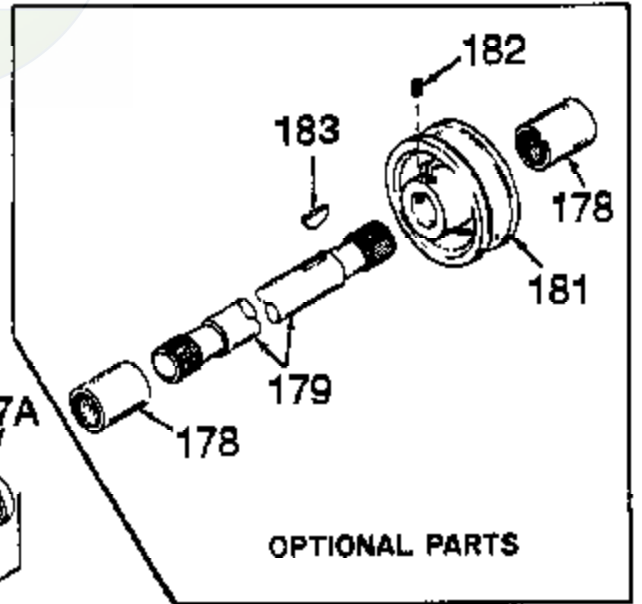

JOIST

SICHER IST DAS:
DAS ORIGINAL

Ref #	Part Number	Qty	Description
	794002		L.H. Head Assy (Incl. 1 thru 124A)
1	772035		Left Hand Cover
3	770026		Right Angle Drive Housing
13	778046		Miter Gear
25	792025		Screw, 10-24 x 1/2"
26	788018		Snap Ring
27	788019		Snap Ring
66	776041		Input Pinion Shaft
67	776042		Output Shaft
87	788029		Oil Seal
87A	788031		Oil Seal
88	780034		Ball Bearing
89	780024		Ball Bearing
102	786029	RAD-1229-PS1	Peerless Ball Bearing 2 of 2
103	792026		Retainer Cap & Seal (Incl. 87A & 103)
124	788028		Screw, 1/4-20 x 7/8"
124A	788030B		Cover Gasket
177	XXXXX		Cap Gasket
177A	XXXXX		THE FOLLOWING ARE OPTIONAL PARTS: (Not included with head assembly.)
178	786031		Input Shaft Coupling (1.312" long)
178	786028		Input Shaft Coupling (1.500" long)
179	776043		Input Connector Shaft (9.968" long)
179	776044		Input Connector Shaft (11.718" long)
179	776052		Input Connector Shaft (12.218" long)
181	786030		Sheave(Incl.182)(.875 ID x 3.250 OD x 1.093)
182	792027		Set Screw, 5/16-24 x 1/4"
183	788020		Woodruff Key #9